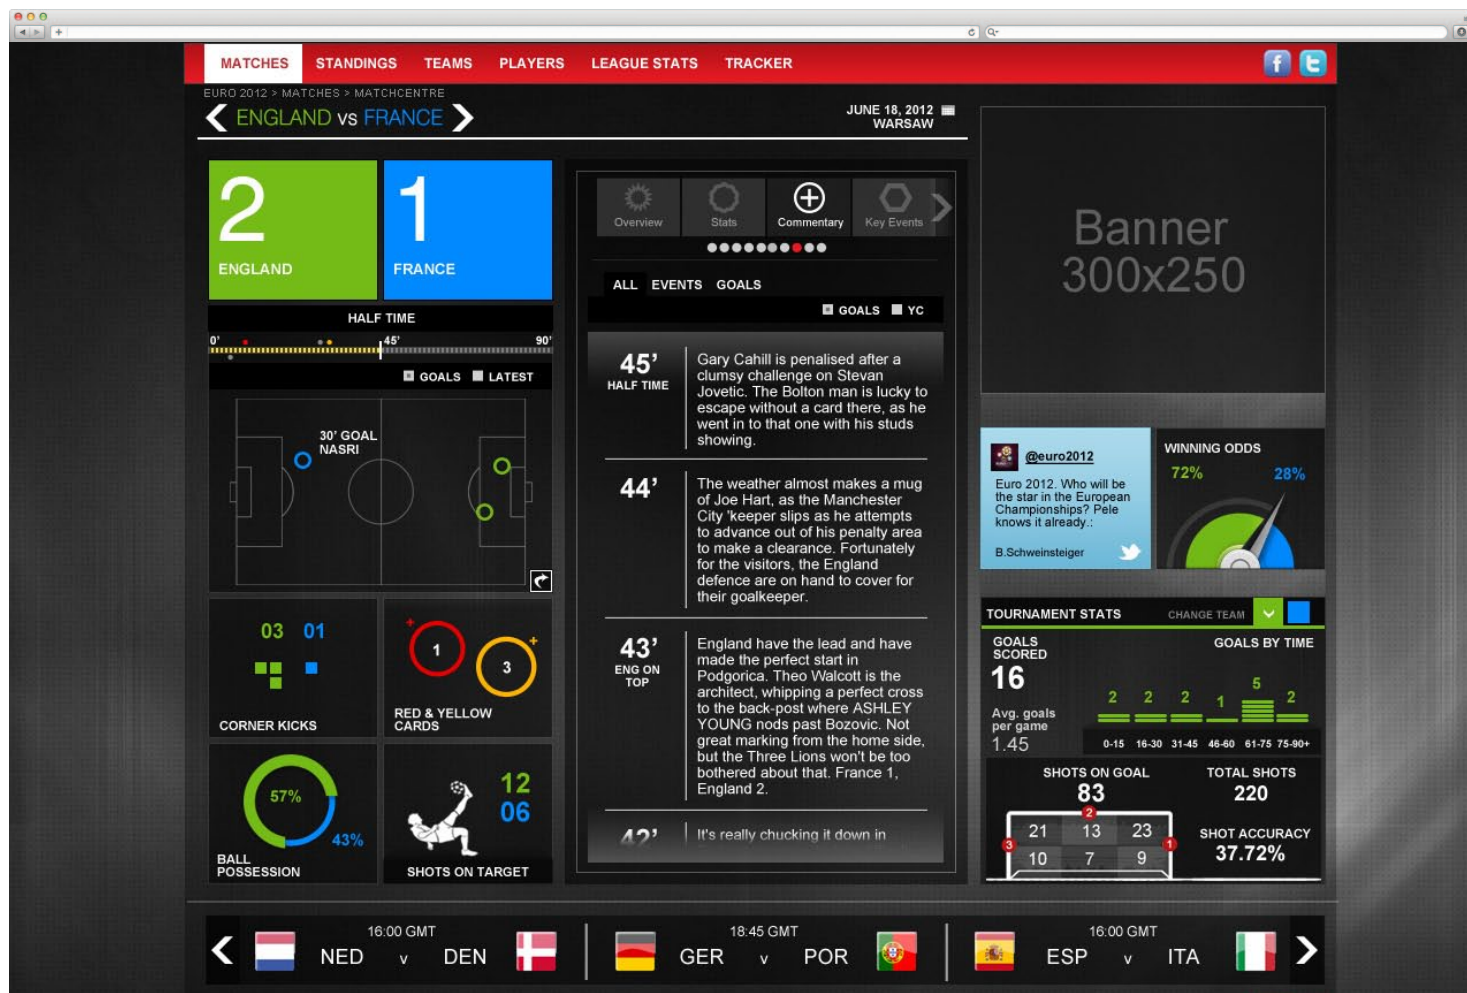

## MATCHCAST

Increase the amount of time users spend on your site by utilizing STATS' real-time MatchCast. STATS' MatchCast combines in-depth statistical data and rich commentary to deliver users the ultimate online viewing experience, include detailed pitch maps and robust branding and sponsorship opportunities. STATS' MatchCast will deliver a premium Men's Olympic experience for your fans.

### DETAILED PITCH MAPS:

In-depth pitch maps display key event locations throughout the course of each contest to provide a graphical overview of match events.

- ▶ Formations
- ▶ Shot Charts (On & Off Target)
- ▶ Foul Locations
- ▶ Offsides