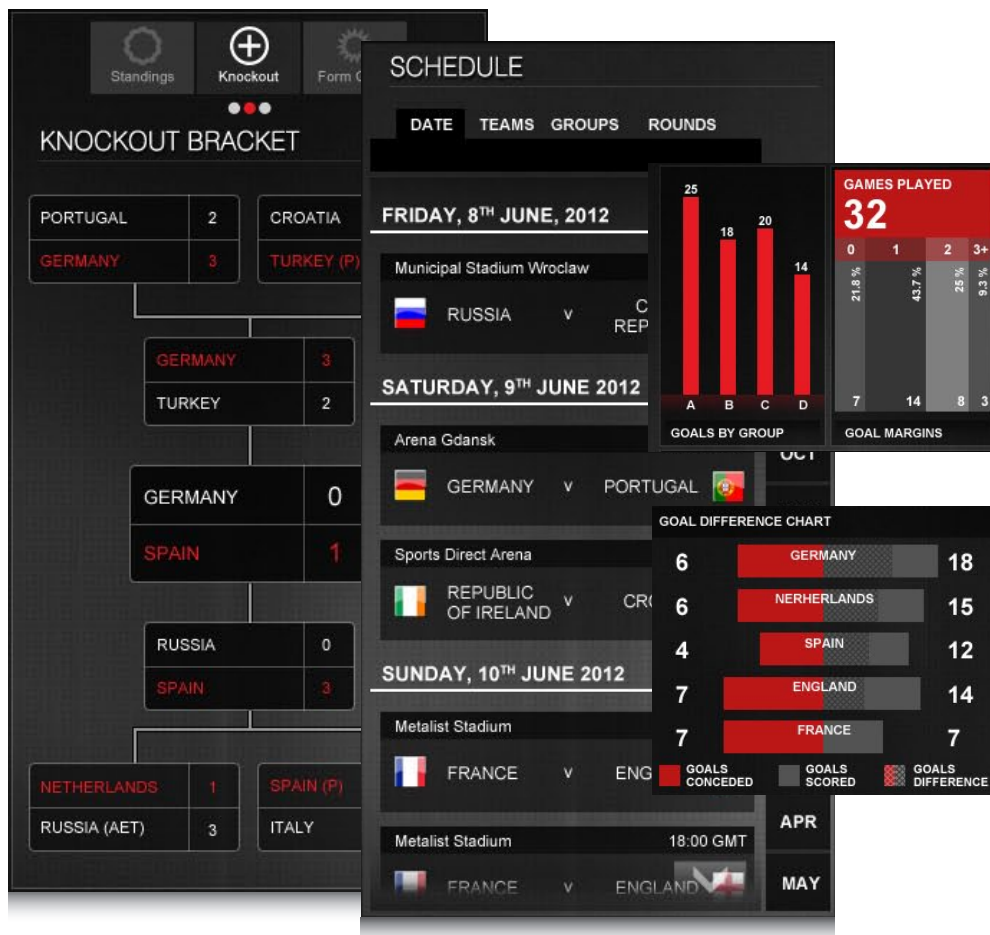

# LONDON 2012 SUMMER OLYMPICS

## MATCHCAST

### EVENT DATA:

- ▶ Match Progression Timeline
- ▶ Match Commentary
- ▶ Fixtures, Results, Tables
- ▶ Team and Player Statistics
- ▶ Lineups and Substitutions
- ▶ Goals, Goal Scorers, Assists
- ▶ Bookings and Fouls
- ▶ Crosses, Corners, Offsides
- ▶ Player Bios Statistics
- ▶ In-depth Pitch Maps
- ▶ Tournament Scoreboard
- ▶ Tournament Leaders

### DETAILED PITCH MAPS:

In-depth pitch maps display key event locations throughout the course of each contest to provide a graphical overview of match events.

- ▶ Formations
- ▶ Shot Charts (On & Off Target)
- ▶ Foul Locations
- ▶ Offsides